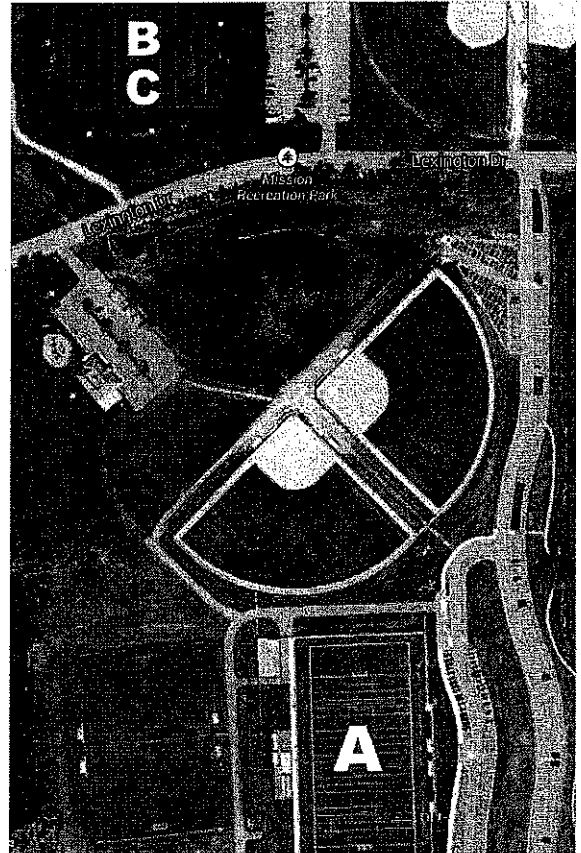

## Driving directions to Mission Recreation Park

**1035 Hollywood Rd S**  
Kelowna, BC V1X 4L9

**1. Head south on Hollywood Rd S toward Wayne Rd**

400 m

**2. Turn right onto Springfield Rd**

3.1 km

**3. Turn left onto Benvoulin Rd**

4.0 km

**4. At the roundabout, take the 1st exit onto Casorso Rd**

550 m

**5. Turn left onto Gordon Dr**

1.3 km

**6. Turn left onto Lexington Dr**

Destination will be on the left

350 m

**Mission Recreation Park**  
North Mission - Crawford  
Kelowna, BC