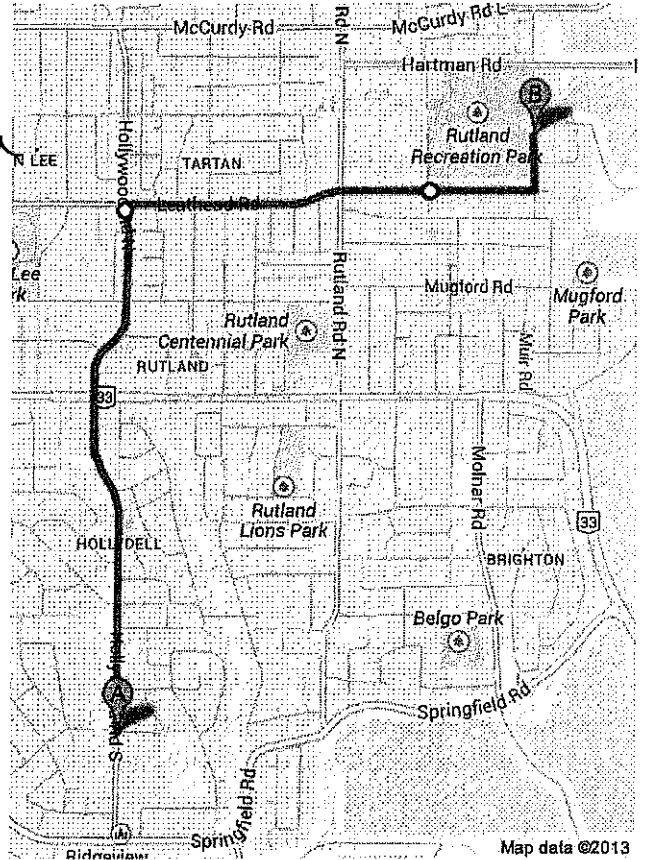

# Friday Venue

Rutland Sports Fields → *435 Hartman Rd Kelowna*

Hollywood Rd S 3.7 km, 7

## Driving directions to Hemlock Rd

Via Hollywood Rd N, Bach Rd - remove all

**1035 Hollywood Rd S**  
Kelowna, BC V1X 4L9

1. Head north on **Hollywood Rd S** toward **Quigley Rd**
- ➔ 2. Turn right onto **Leathead Rd**
3. Continue onto **Bach Rd**
- ⬅ 4. Turn left onto **Hemlock Rd**  
Destination will be on the left

## Driving directions to Mission Recreation Park

**1035 Hollywood Rd S**  
Kelowna, BC V1X 4L9

**1. Head south on Hollywood Rd S toward Wayne Rd**

400 m

**2. Turn right onto Springfield Rd**

3.1 km

**3. Turn left onto Benvoulin Rd**

4.0 km

**4. At the roundabout, take the 1st exit onto Casorso Rd**

550 m

**5. Turn left onto Gordon Dr**

1.3 km

**6. Turn left onto Lexington Dr**

Destination will be on the left

350 m