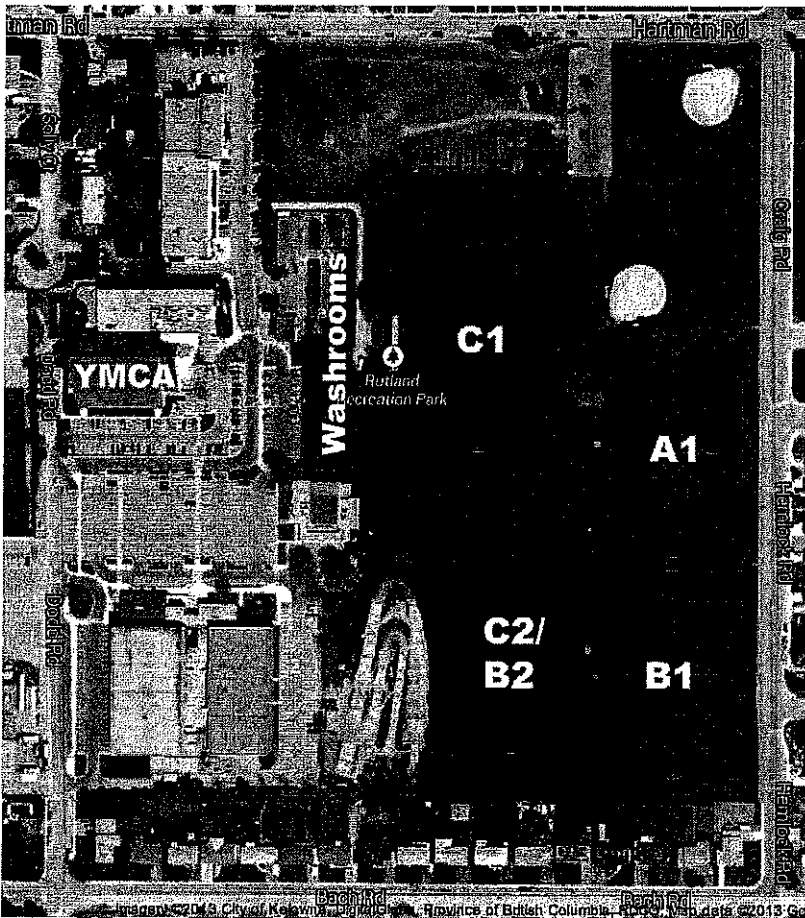

# Friday Venue

Rutland Sports Fields → *435 Hartman Rd Kelowna*

Hollywood Rd S 3.7 km, 7

## Driving directions to Hemlock Rd

Via Hollywood Rd N, Bach Rd - remove all

**1035 Hollywood Rd S**  
Kelowna, BC V1X 4L9

1. Head north on **Hollywood Rd S** toward **Quigley Rd**
- ➔ 2. Turn right onto **Leathead Rd**
3. Continue onto **Bach Rd**
- ⬅ 4. Turn left onto **Hemlock Rd**  
Destination will be on the left

## Driving directions to Mission Recreation Park

**1035 Hollywood Rd S**  
Kelowna, BC V1X 4L9

**1. Head south on Hollywood Rd S toward Wayne Rd**

400 m

**2. Turn right onto Springfield Rd**

3.1 km

**3. Turn left onto Benvoulin Rd**

## Saturday Venue